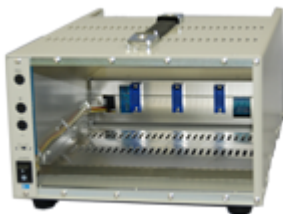

Portable Housing Cases

YC-3A

Portable Housing Case (3 housing units)

Model	YC-3A YC-3A-AC/DC
Object Product Model	DPM-900 Series, CDV-900A, CDA-900A, VAQ-700A, DA-710A
Number of Housing Units	3
Power Supply	100 VAC (YC-3A) 100 VAC or 12 VDC (YC-3A-AC/DC)
Standard Accessories	AC power cable P-17 (With 2-pin conversion plug CM-39) instruction manual
Optional Accessories	Dummy panel for 1 channel YB-DUMMY Handle for YC-A YC-HANDLE

YC-4A

Portable Housing Case (4 housing units)

Model	YC-4A YC-4A-AC/DC
Object Product Model	DPM-900 Series, CDV-900A, CDA-900A, VAQ-700A, DA-710A
Number of Housing Units	4
Power Supply	100 VAC (YC-4A) 100 VAC or 12 VDC (YC-4A-AC/DC)
Standard Accessories	AC power cable P-17 (With 2-pin conversion plug CM-39) instruction manual
Optional Accessories	Dummy panel for 1 channel YB-DUMMY Handle for YC-A YC-HANDLE

YC-6A Portable Housing Case (6 housing units)

Model	YC-6A YC-6A-AC/DC
Object Product Model	DPM-900 Series, CDV-900A, CDA-900A, VAQ-700A, DA-710A
Number of Housing Units	6
Power Supply	100 VAC (YC-6A) 100 VAC or 12 VDC (YC-6A-AC/DC)
Standard Accessories	AC power cable P-17 (With 2-pin conversion plug CM-39) instruction manual
Optional Accessories	Dummy panel for 1 channel YB-DUMMY Handle for YC-A YC-HANDLE

YC-8A Portable Housing Case (8 housing units)

Model	YC-8A YC-8A-AC/DC
Object Product Model	DPM-900 Series, CDV-900A, CDA-900A, VAQ-700A, DA-710A
Number of Housing Units	8
Power Supply	100 VAC (YC-8A) 100 VAC or 12 VDC (YC-8A-AC/DC)
Standard Accessories	AC power cable P-17 (With 2-pin conversion plug CM-39) instruction manual JIS rack mounting bracket YC-JIS
Optional Accessories	Dummy panel for 1 channel YB-DUMMY DIN rack mounting bracket YC-DIN Handle for YC-A YC-HANDLE