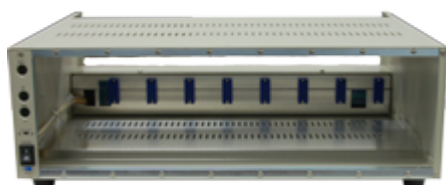

Portable Housing Cases

YC-3A

Portable Housing Case (3 housing units)

Model	YC-3A YC-3A-AC/DC
Object Product Model	DPM-900 Series, CDV-900A, CDA-900A, VAQ-700A, DA-710A
Number of Housing Units	3
Power Supply	100 VAC (YC-3A) 100 VAC or 12 VDC (YC-3A-AC/DC)
Standard Accessories	AC power cable P-17 (With 2-pin conversion plug CM-39) instruction manual
Optional Accessories	Dummy panel for 1 channel YB-DUMMY Handle for YC-A YC-HANDLE

YC-4A

Portable Housing Case (4 housing units)

Model	YC-4A YC-4A-AC/DC
Object Product Model	DPM-900 Series, CDV-900A, CDA-900A, VAQ-700A, DA-710A
Number of Housing Units	4
Power Supply	100 VAC (YC-4A) 100 VAC or 12 VDC (YC-4A-AC/DC)
Standard Accessories	AC power cable P-17 (With 2-pin conversion plug CM-39) instruction manual
Optional Accessories	Dummy panel for 1 channel YB-DUMMY Handle for YC-A YC-HANDLE

YC-6A Portable Housing Case (6 housing units)

Model	YC-6A YC-6A-AC/DC
Object Product Model	DPM-900 Series, CDV-900A, CDA-900A, VAQ-700A, DA-710A
Number of Housing Units	6
Power Supply	100 VAC (YC-6A) 100 VAC or 12 VDC (YC-6A-AC/DC)
Standard Accessories	AC power cable P-17 (With 2-pin conversion plug CM-39) instruction manual
Optional Accessories	Dummy panel for 1 channel YB-DUMMY Handle for YC-A YC-HANDLE

YC-8A Portable Housing Case (8 housing units)

Model	YC-8A YC-8A-AC/DC
Object Product Model	DPM-900 Series, CDV-900A, CDA-900A, VAQ-700A, DA-710A
Number of Housing Units	8
Power Supply	100 VAC (YC-8A) 100 VAC or 12 VDC (YC-8A-AC/DC)
Standard Accessories	AC power cable P-17 (With 2-pin conversion plug CM-39) instruction manual JIS rack mounting bracket YC-JIS
Optional Accessories	Dummy panel for 1 channel YB-DUMMY DIN rack mounting bracket YC-DIN Handle for YC-A YC-HANDLE