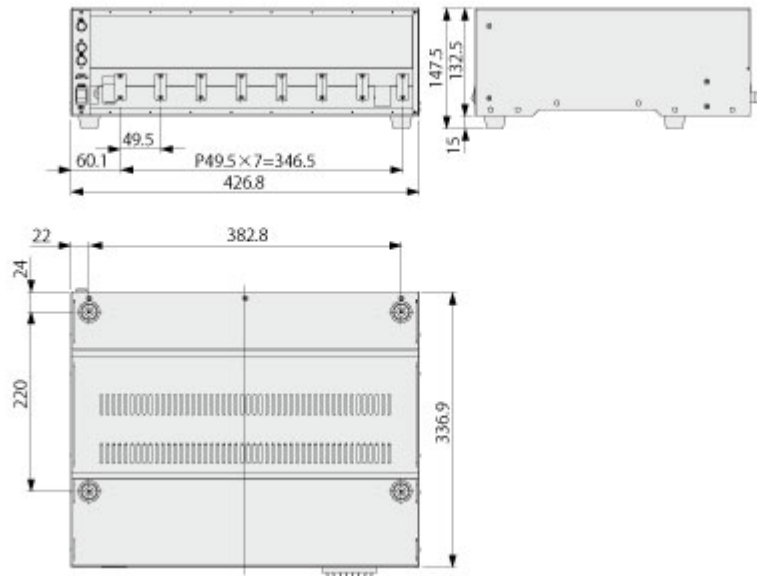

YC-8A Portable Housing Case (8 housing units)

Model	YC-8A YC-8A-AC/DC
Object Product Model	DPM-900 Series, CDV-900A, CDA-900A, VAQ-700A, DA-710A
Number of Housing Units	8
Power Supply	100 VAC (YC-8A) 100 VAC or 12 VDC (YC-8A-AC/DC)
Standard Accessories	AC power cable P-17 (With 2-pin conversion plug CM-39) instruction manual JIS rack mounting bracket YC-JIS
Optional Accessories	Dummy panel for 1 channel YB-DUMMY DIN rack mounting bracket YC-DIN Handle for YC-A YC-HANDLE

Dimensions

YC-HANDLE Handle for YC-A

Product name Handle for YC-A
Object Product Model YC-3A/4A/6A/8A