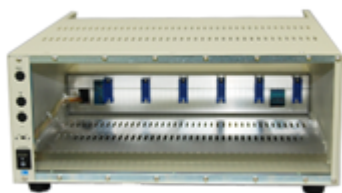

Portable Housing Cases

YC-3A

Portable Housing Case (3 housing units)

Model	YC-3A YC-3A-AC/DC
Object Product Model	DPM-900 Series, CDV-900A, CDA-900A, VAQ-700A, DA-710A
Number of Housing Units	3
Power Supply	100 VAC (YC-3A) 100 VAC or 12 VDC (YC-3A-AC/DC)
Standard Accessories	AC power cable P-17 (With 2-pin conversion plug CM-39) instruction manual
Optional Accessories	Dummy panel for 1 channel YB-DUMMY Handle for YC-A YC-HANDLE

YC-4A

Portable Housing Case (4 housing units)

Model	YC-4A YC-4A-AC/DC
Object Product Model	DPM-900 Series, CDV-900A, CDA-900A, VAQ-700A, DA-710A
Number of Housing Units	4
Power Supply	100 VAC (YC-4A) 100 VAC or 12 VDC (YC-4A-AC/DC)
Standard Accessories	AC power cable P-17 (With 2-pin conversion plug CM-39) instruction manual
Optional Accessories	Dummy panel for 1 channel YB-DUMMY Handle for YC-A YC-HANDLE

YC-6A Portable Housing Case (6 housing units)

Model	YC-6A YC-6A-AC/DC
Object Product Model	DPM-900 Series, CDV-900A, CDA-900A, VAQ-700A, DA-710A
Number of Housing Units	6
Power Supply	100 VAC (YC-6A) 100 VAC or 12 VDC (YC-6A-AC/DC)
Standard Accessories	AC power cable P-17 (With 2-pin conversion plug CM-39) instruction manual
Optional Accessories	Dummy panel for 1 channel YB-DUMMY Handle for YC-A YC-HANDLE

YC-8A Portable Housing Case (8 housing units)

Model	YC-8A YC-8A-AC/DC
Object Product Model	DPM-900 Series, CDV-900A, CDA-900A, VAQ-700A, DA-710A
Number of Housing Units	8
Power Supply	100 VAC (YC-8A) 100 VAC or 12 VDC (YC-8A-AC/DC)
Standard Accessories	AC power cable P-17 (With 2-pin conversion plug CM-39) instruction manual JIS rack mounting bracket YC-JIS
Optional Accessories	Dummy panel for 1 channel YB-DUMMY DIN rack mounting bracket YC-DIN Handle for YC-A YC-HANDLE