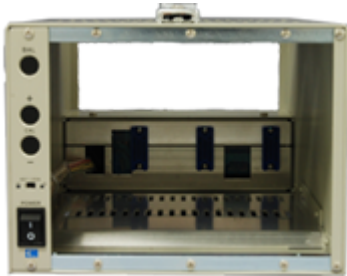

Portable Housing Cases

YC-3A

Portable Housing Case (3 housing units)

Model	YC-3A YC-3A-AC/DC
Object Product Model	DPM-900 Series, CDV-900A, CDA-900A, VAQ-700A, DA-710A
Number of Housing Units	3
Power Supply	100 VAC (YC-3A) 100 VAC or 12 VDC (YC-3A-AC/DC)
Standard Accessories	AC power cable P-17 (With 2-pin conversion plug CM-39) instruction manual
Optional Accessories	Dummy panel for 1 channel YB-DUMMY Handle for YC-A YC-HANDLE

YC-4A

Portable Housing Case (4 housing units)

Model	YC-4A YC-4A-AC/DC
Object Product Model	DPM-900 Series, CDV-900A, CDA-900A, VAQ-700A, DA-710A
Number of Housing Units	4
Power Supply	100 VAC (YC-4A) 100 VAC or 12 VDC (YC-4A-AC/DC)
Standard Accessories	AC power cable P-17 (With 2-pin conversion plug CM-39) instruction manual
Optional Accessories	Dummy panel for 1 channel YB-DUMMY Handle for YC-A YC-HANDLE

YC-6A Portable Housing Case (6 housing units)

Model	YC-6A YC-6A-AC/DC
Object Product Model	DPM-900 Series, CDV-900A, CDA-900A, VAQ-700A, DA-710A
Number of Housing Units	6
Power Supply	100 VAC (YC-6A) 100 VAC or 12 VDC (YC-6A-AC/DC)
Standard Accessories	AC power cable P-17 (With 2-pin conversion plug CM-39) instruction manual
Optional Accessories	Dummy panel for 1 channel YB-DUMMY Handle for YC-A YC-HANDLE

YC-8A Portable Housing Case (8 housing units)

Model	YC-8A YC-8A-AC/DC
Object Product Model	DPM-900 Series, CDV-900A, CDA-900A, VAQ-700A, DA-710A
Number of Housing Units	8
Power Supply	100 VAC (YC-8A) 100 VAC or 12 VDC (YC-8A-AC/DC)
Standard Accessories	AC power cable P-17 (With 2-pin conversion plug CM-39) instruction manual JIS rack mounting bracket YC-JIS
Optional Accessories	Dummy panel for 1 channel YB-DUMMY DIN rack mounting bracket YC-DIN Handle for YC-A YC-HANDLE